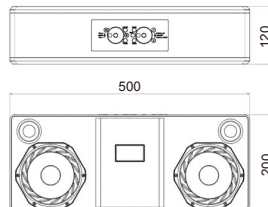

Portable WiFi Speaker System L

Reference only

■ Specifications

Speaker drivers	φ25mm Dome tweeter x 2 130mm Sub woofer x 1
Effective Frequency Range	20 – 40,000 Hz
Amplifier	Class D Bi-Amp Stereo Tweeter 40W + 40W Woofer 40W + 40W
Wireless	WiFi,Bluetooth 3.0 A2DP, AVRCP
Audio input	Analog φ3.5mm stereo
Battery	none(AC only)
Net Weight	6.3kg