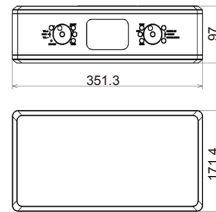

Portable WiFi Speaker System M

Reference only

■ Specifications

Speaker drivers	φ50mm Full range x 2 130mm Woofer x 2
Effective Frequency Range	30 – 20,000 Hz
Amplifier	Class D Bi-Amp Stereo Full range 10W + 10W Sub woofer 30W
Wireless	WiFi,Bluetooth 3.0 A2DP, AVRCP
Audio input	Analog φ3.5mm stereo
Battery	Lithium ion
Net Weight	2.85kg