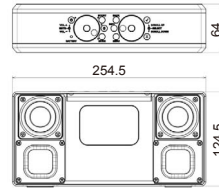

Portable WiFi Speaker System S

Reference only

■ Specifications

Speaker drivers	φ50mm Full range x 2 50mm Passive Radiator x 2
Effective Frequency Range	70 – 20,000 Hz
Amplifier	Class D Stereo 20W + 20W
Wireless	WiFi,Bluetooth 3.0 A2DP, AVRCP
Audio input	Analog φ3.5mm stereo
Battery	Lithium ion
Net Weight	1.35kg