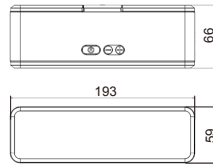

Portable speaker systems

Portable Bluetooth Speaker System XS

Reference only

■ Specifications

Speaker drivers	φ45mm Full range x 2 50mm Passive Radiator x 2
Effective Frequency Range	70 – 20,000 Hz
Amplifier	Class D Stereo 10W + 10W
Wireless	Bluetooth 3.0 A2DP, AVRCP
Audio input	Analog φ3.5mm stereo
Battery	Lithium ion(2,200mAh)
Net Weight	600g